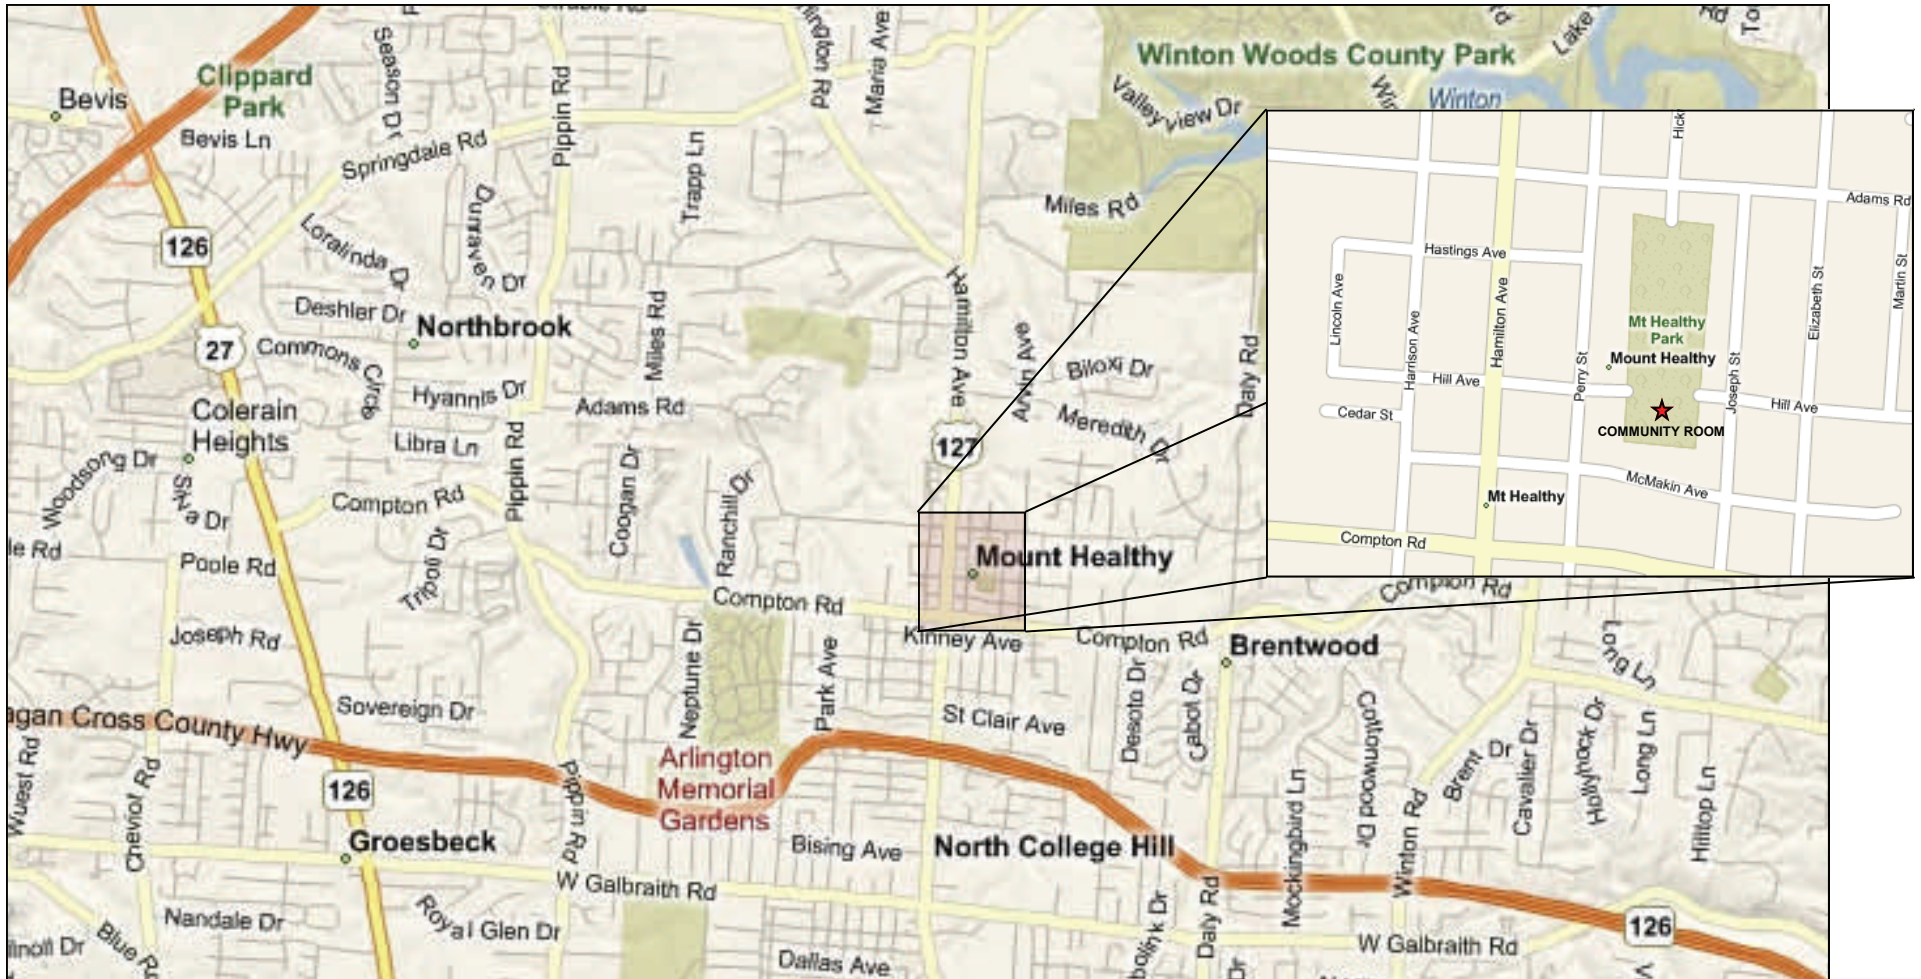

# CITY OF MT. HEALTHY, COMMUNITY ROOM

At the City Park, entrance at Joseph St.. & Hill Ave. (1541 Hill Ave.)

Approaching from the north. Hamilton Ave. (State Rt. 127) south. Turn left on Adams Rd., right on Joseph St. then right on Hill.

Approaching from the south. Hamilton Ave. (State Rt. 127) north. Turn right on Compton Rd., left on Joseph St. then left on Hill.